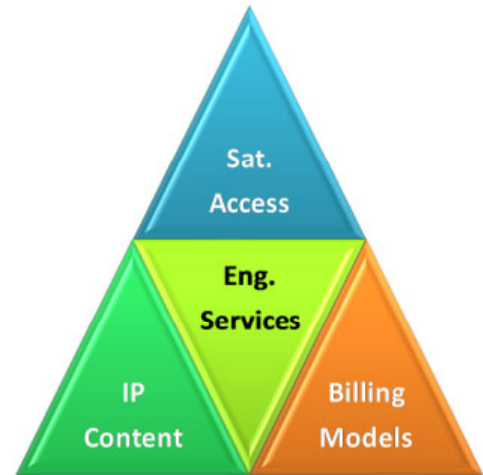

Key Advantages and Benefits

Solution Engineering

The **que-X** satellite access solution is the result of Q-KON's more than 10 years experience in the design, development and operation of satellite services for the African market.

Q-KON is focused on providing customer centric solutions that are developed to meet your specific requirements and can include:-

- Flexible billing model options.
- Customer specific service profiles incl. private carriers and dedicated circuits.
- Telephony and video conferencing solutions.
- Integration with existing MPLS networks.