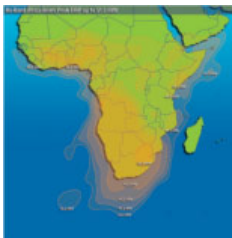

Intelsat New Dawn which provides linear Ku-Band satellite communication services over Africa. The satellite is positioned at 33° east longitude and accommodates 8 x 73MHz & 8 x 36MHz Ku-Band transponders.