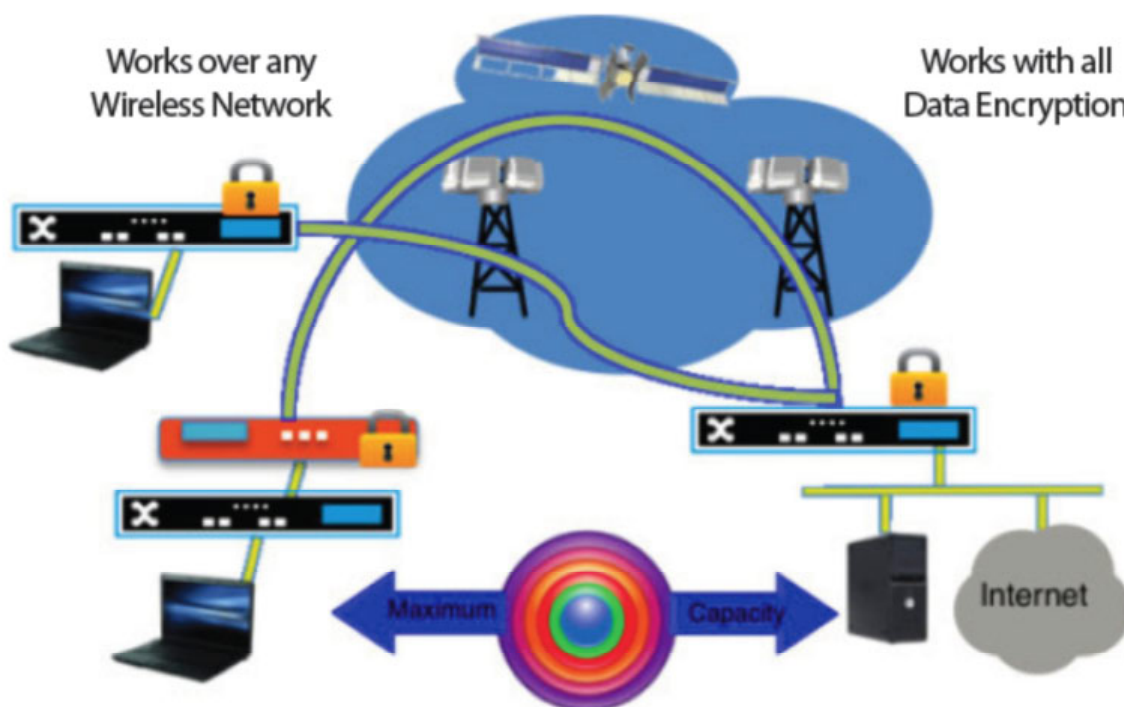

S-X Satellite Network implementation using Xiplink data optimization technology